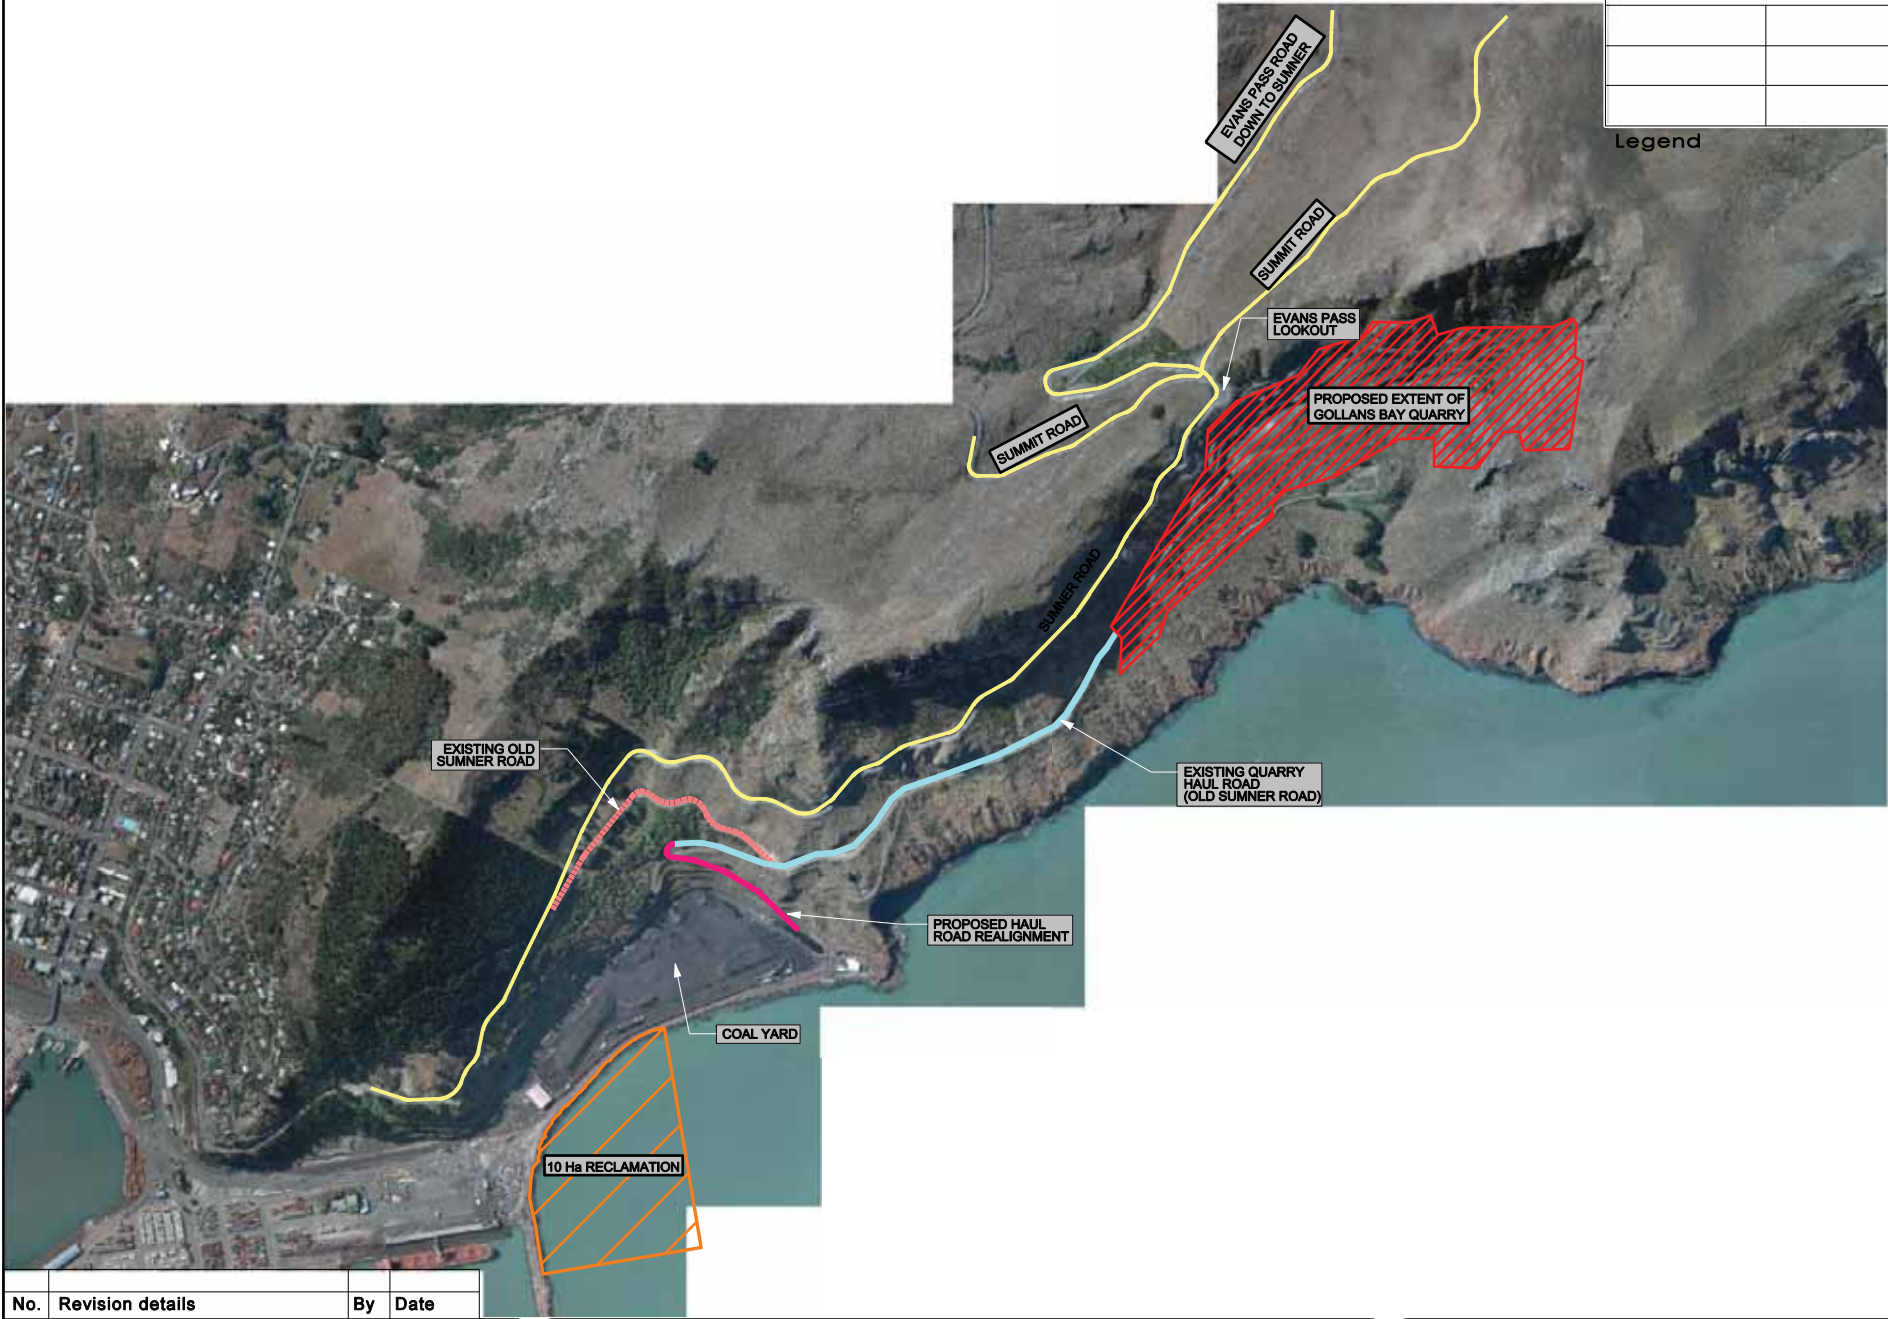

Drawing References

Legend

No.	Revision details	By	Date

Private Bag 501
Norwich Quay
Lyttelton
New Zealand
Ph. +64 3 328 8198
Fax +64 3 328 7964

Lyttelton Port of Christchurch Plan of Quarry and Haul road

Scales	Designed			Sheet 1 of 1
1:10000	Drawn	PK	06.05.11	Drawing No
Original Sheet Size A3	Checked	NMCL	06.05.11	C-A3-6674
	Approved			File