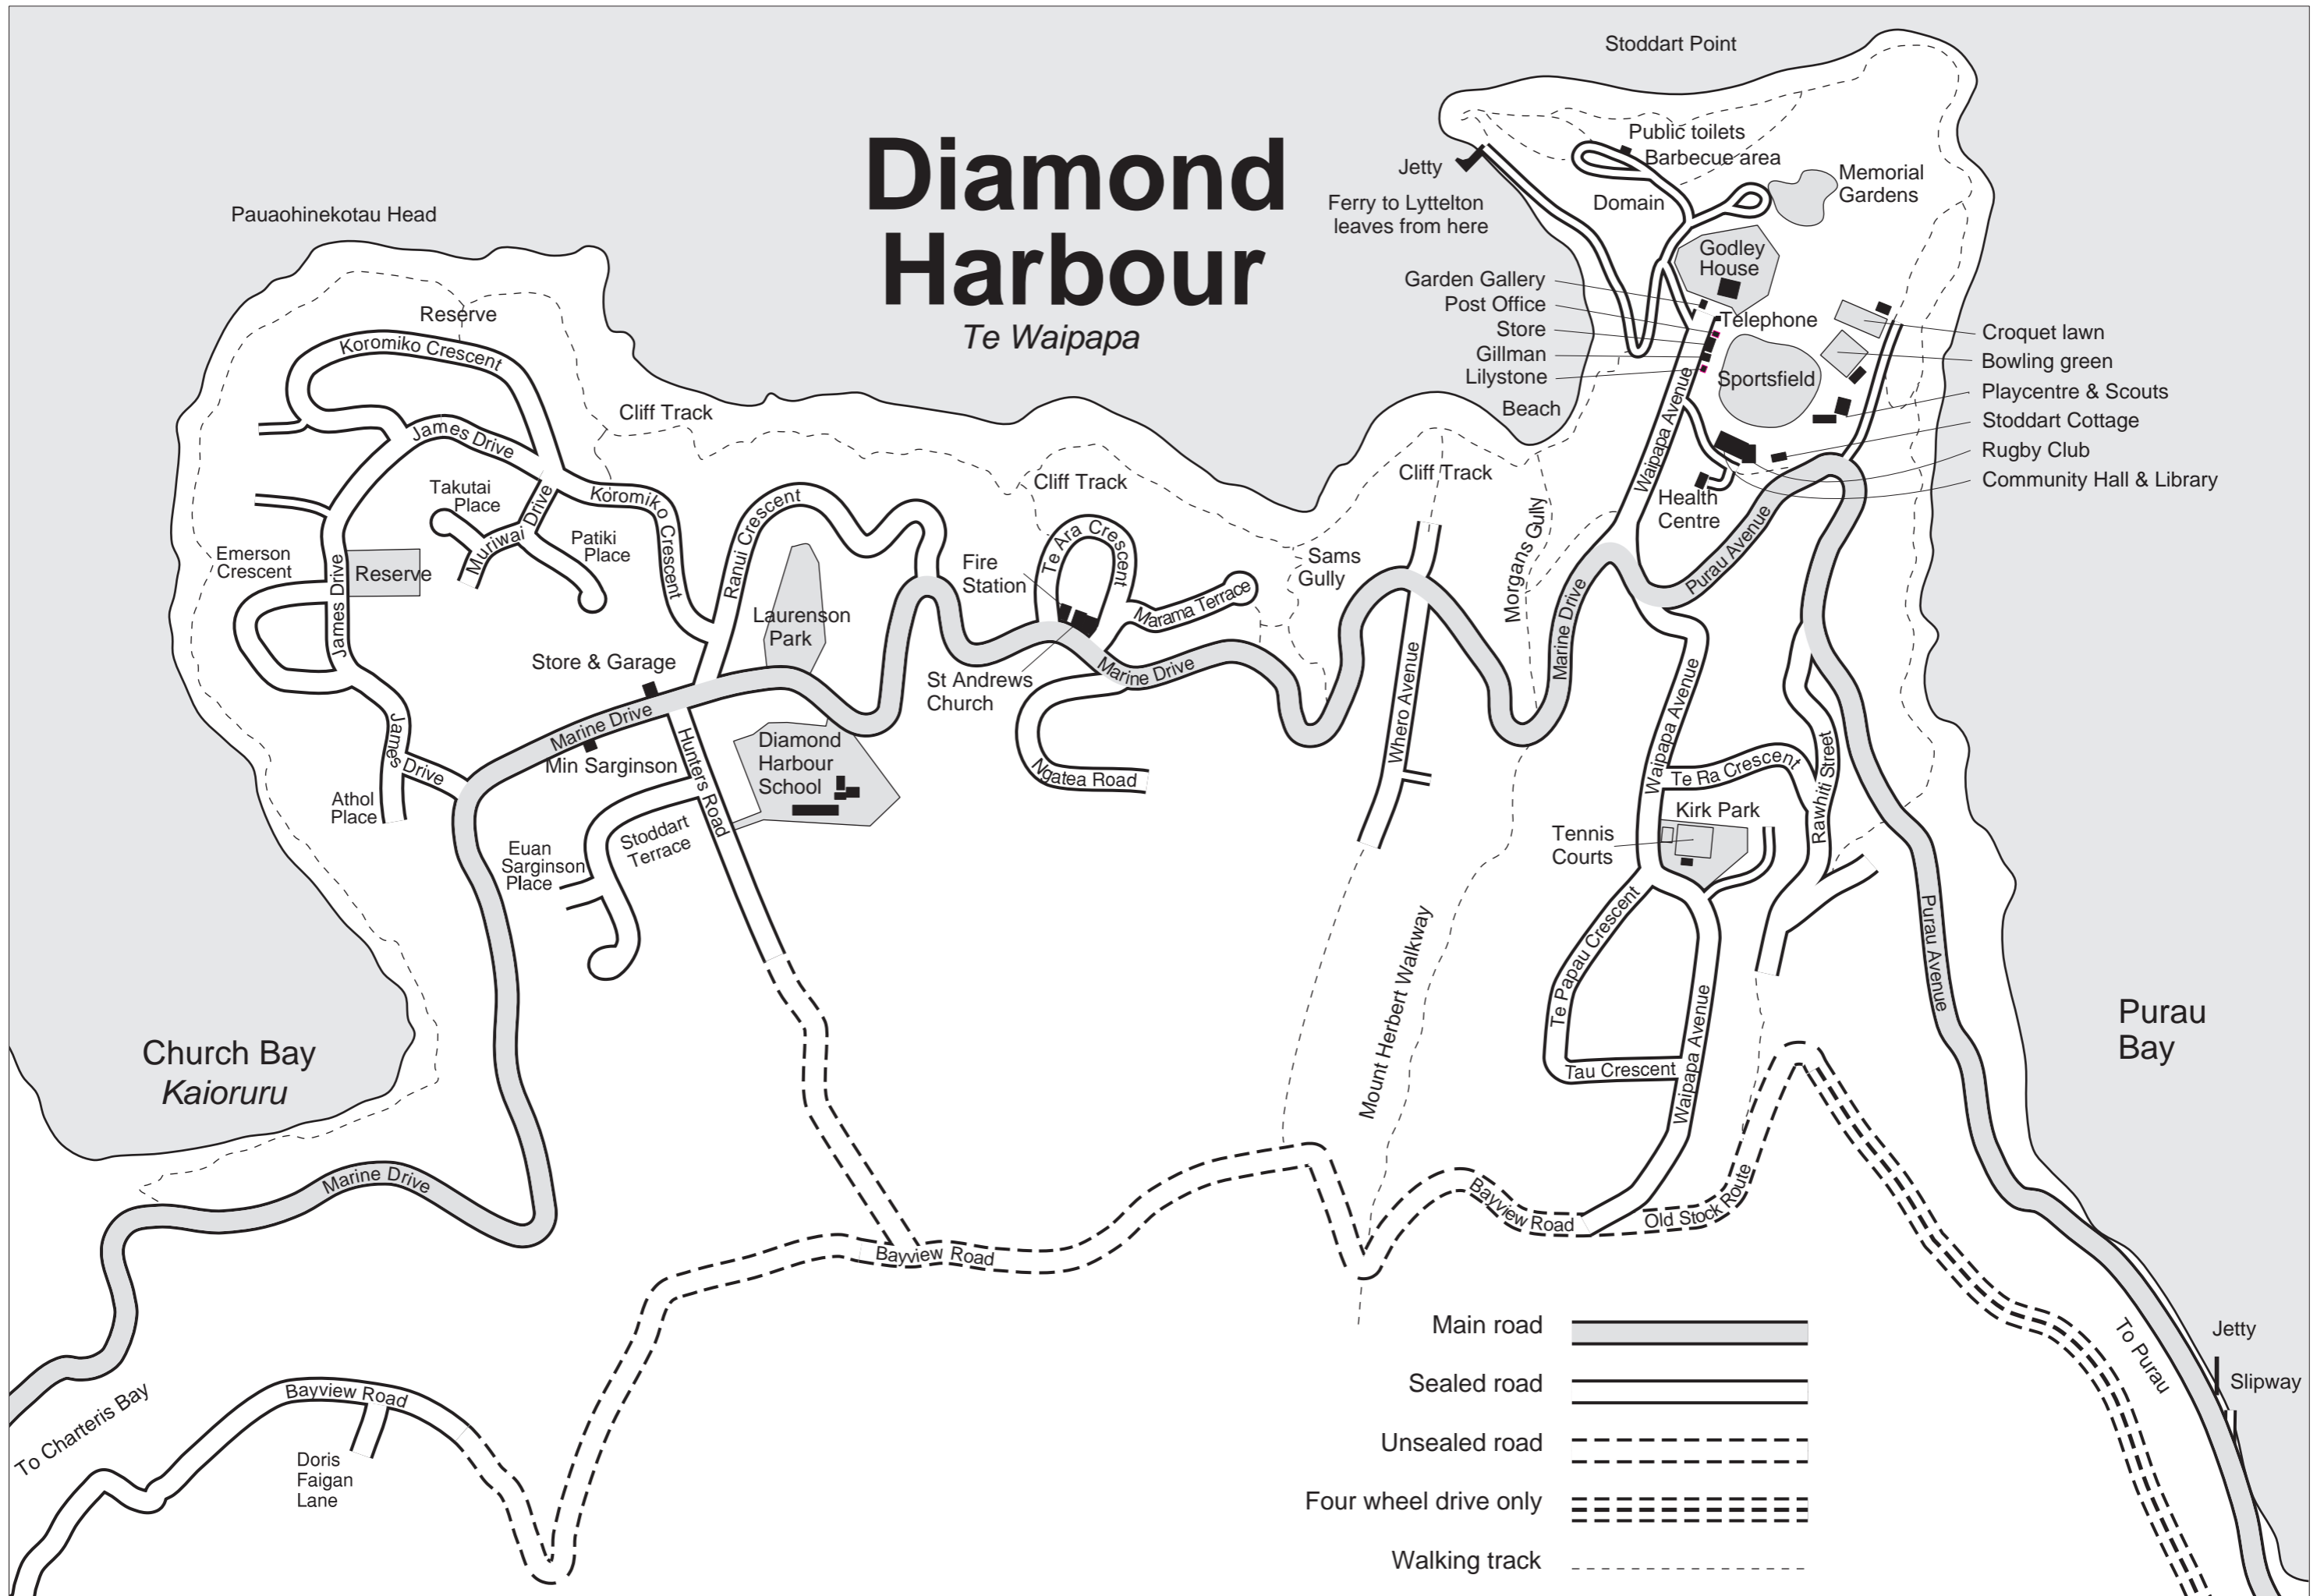

Diamond Harbour

Te Waipapa

Pauahinekotau Head

Stoddart Point

Reserve

Public toilets

Barbecue area

Memorial Gardens

Sams Gully

St Andrews Church

Marine Drive

Ngatea Road

Diamond Harbour School

Store & Garage

Marine Drive

Hunter's Road

Bayview Road

Old Stock Route

To Charteris Bay

Bayview Road

Doris Faigan Lane

Main road

Sealed road

Unsealed road

Four wheel drive only

Walking track

Jetty

Slipway

To Purau